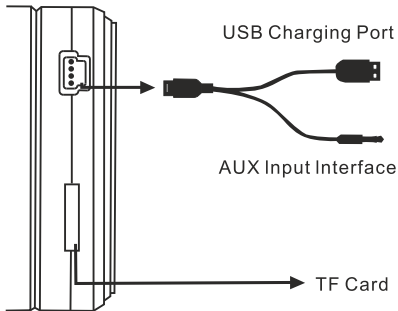

➤ **LED Flashing**

Green LED flash: In TF card MP3 mode

Green LED ON: TF card MP3 in pause or in AUX mode

Blue LED flash: In Bluetooth mode

Red and blue LED flash alternately:

Bluetooth pairing

Red LED ON: Charge

Red LED OFF: Full power

Red LED Flash: Low power

Multifunction Button

➤ Jack Instruction

► Features

Insert the TF card to play music.

Built-in TF smart decoder, you can listen to MP3 music stored in TF card.