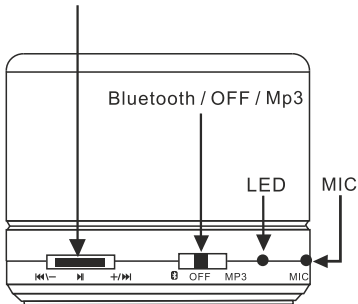

➤ **LED Flashing**

Green LED flash: In TF card MP3 mode

Green LED ON: TF card MP3 in pause or in AUX mode

Blue LED flash: In Bluetooth mode

Red and blue LED flash alternately:

Bluetooth pairing

Red LED ON: Charge

Red LED OFF: Full power

Red LED Flash: Low power

Multifunction Button

➤ Jack Instruction

► Features

Insert the TF card to play music.

Built-in TF smart decoder, you can listen to MP3 music stored in TF card.